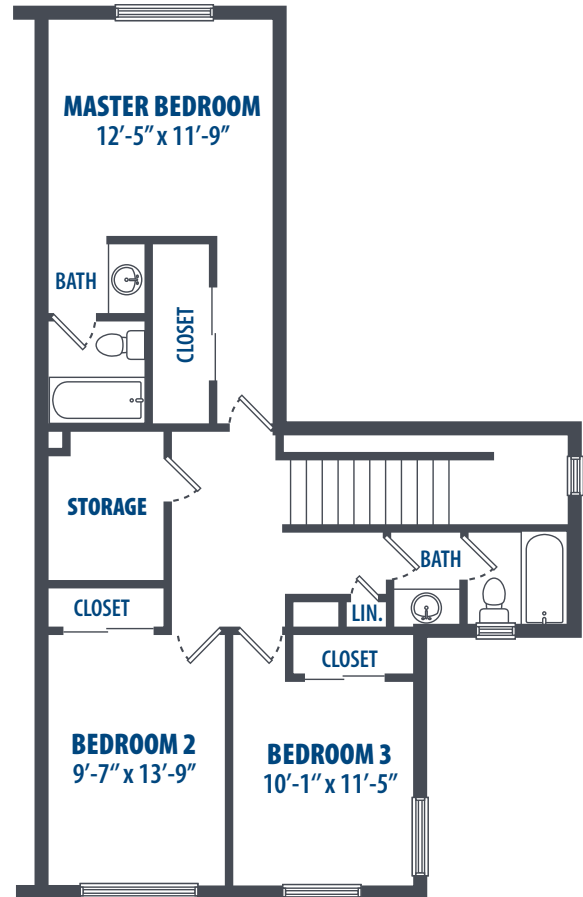

NORTH B

E06 – E09 Active Duty, Retirees & DOD Employees
3 Bedroom | 2.5 Bath | 1,799 Sq. Ft.*

108 Marine Drive | Oceanside, CA 92058 | Phone: 760-281-2900

**All square footage is approximate.*