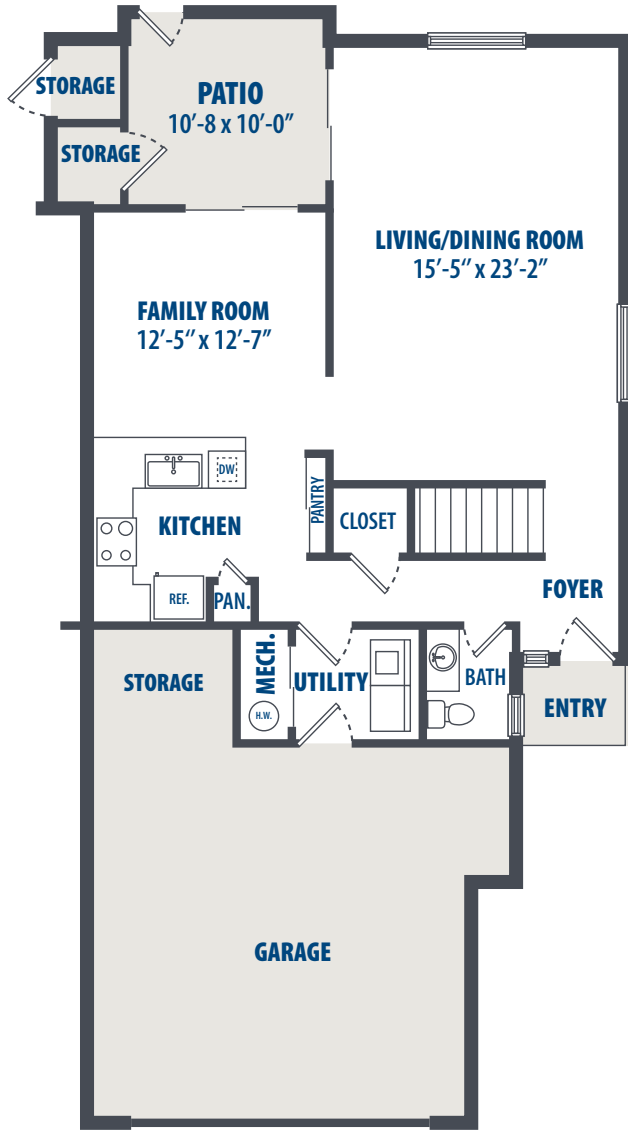

NORTH B

E06 – E09 Active Duty, Retirees & DOD Employees
3 Bedroom | 2.5 Bath | 1,799 Sq. Ft.*

108 Marine Drive | Oceanside, CA 92058 | Phone: 760-281-2900

**All square footage is approximate.*