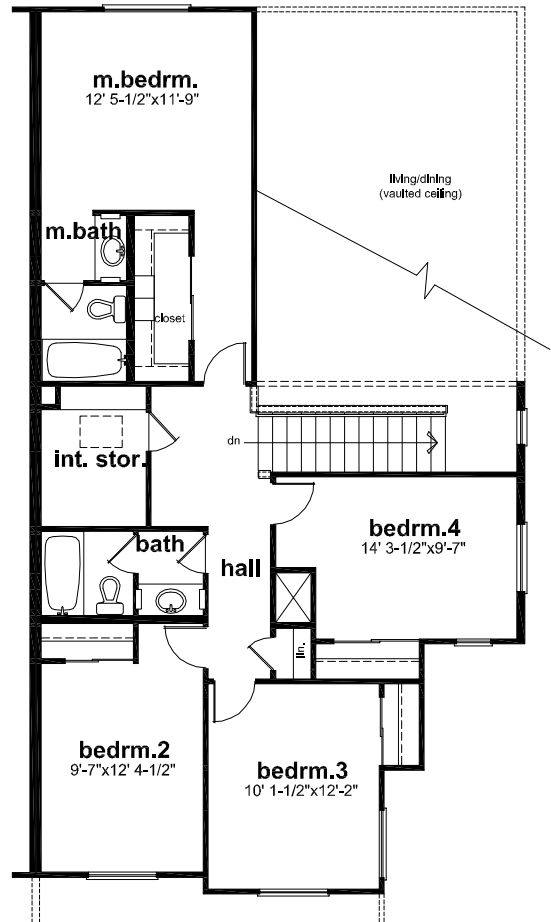

1st Floor

2nd Floor

North Deluz — E6-E9

Unit E

4 Bedroom / 2.5 Bath

1,956 sq ft*

*All Square Footage is Approximate