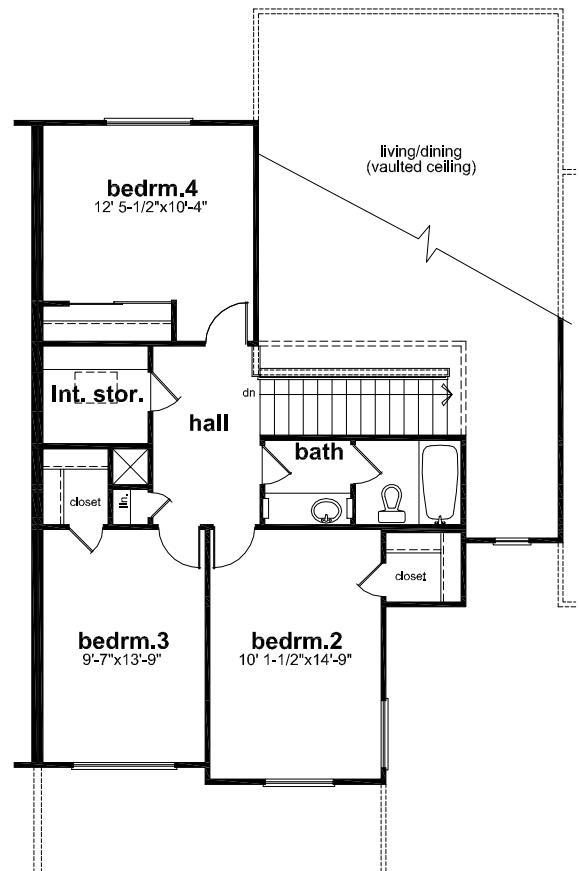

**1st Floor**

**2nd Floor**

**North Deluz — E6-E9**

Unit D

4 Bedroom / 2.5 Bath

2,018 sq ft\*

\*All Square Footage is Approximate