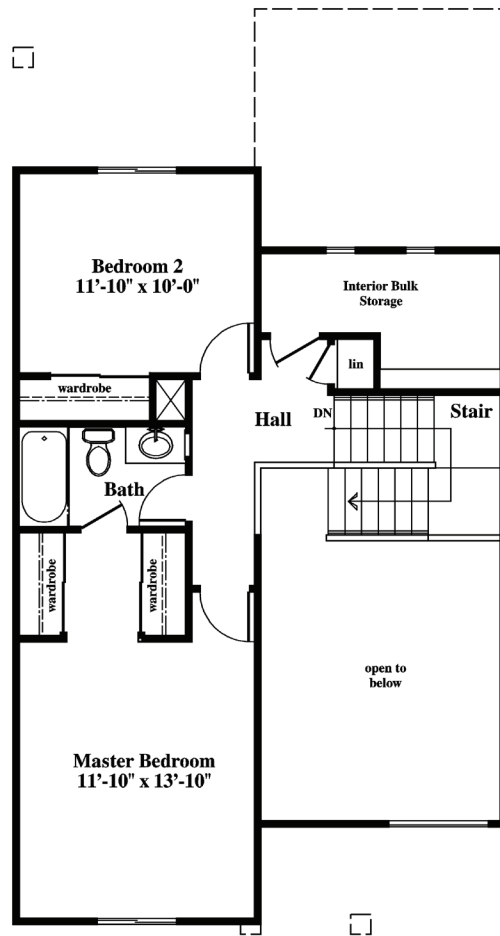

DELUZ
FAMILY HOUSING

A Hunt Military Community™

1ST FLOOR

2ND FLOOR

SOUTH DELUZ - E4-E5 / UNIT A

2 BEDROOM / 1.5 BATH - 1,227 SQ.FT *

* ALL SQUARE FOOTAGE IS APPROXIMATE
FLOOR PLANS ARE A SAMPLE OF AVAILABLE FLOOR PLANS