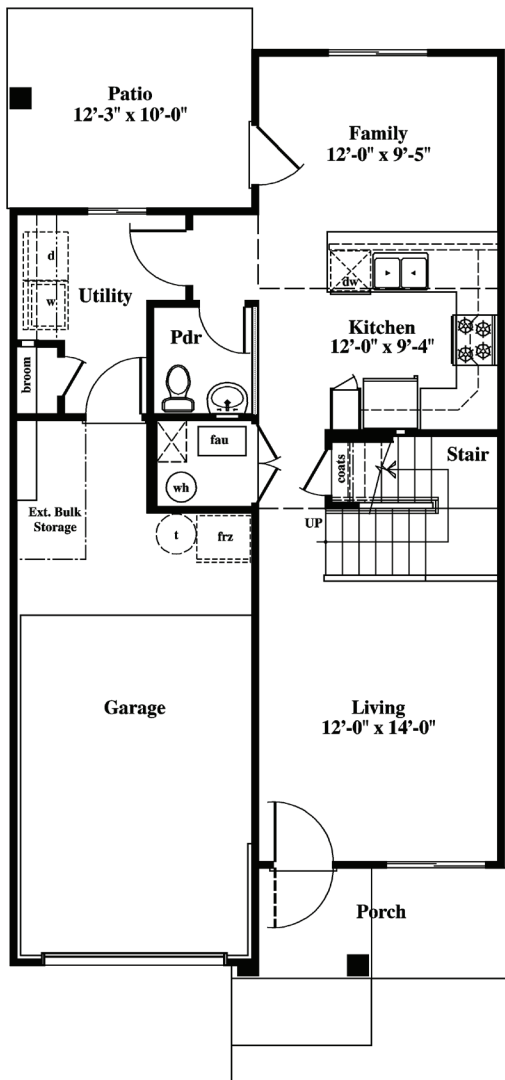

DELUZ
FAMILY HOUSING

A Hunt Military Community™

1ST FLOOR

2ND FLOOR

SOUTH DELUZ - E4-E5 / UNIT A

2 BEDROOM / 1.5 BATH - 1,227 SQ.FT *

* ALL SQUARE FOOTAGE IS APPROXIMATE
FLOOR PLANS ARE A SAMPLE OF AVAILABLE FLOOR PLANS