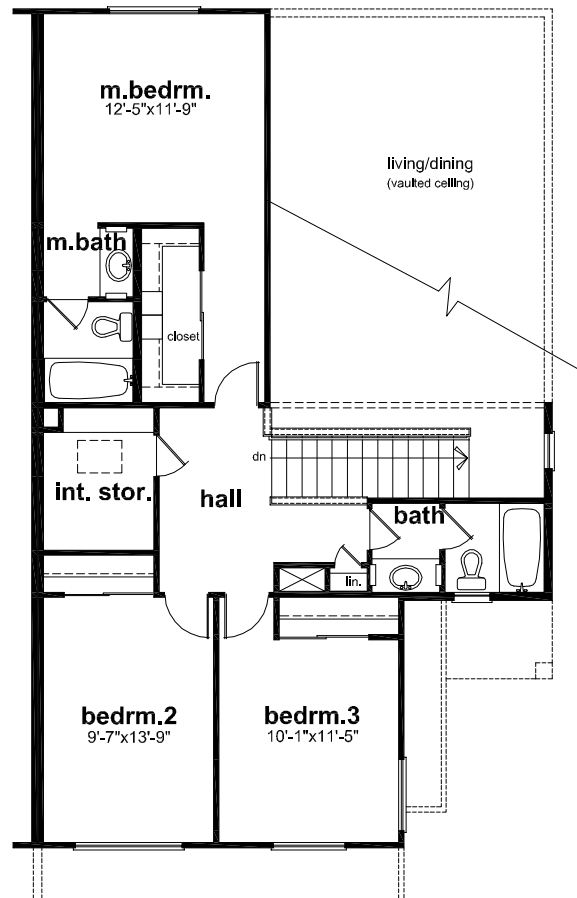

**1st Floor**

**2nd Floor**

**North Deluz — E6-E9**

Unit B

3 Bedroom / 2.5 Bath

1,799 sq ft\*

\*All Square Footage is Approximate