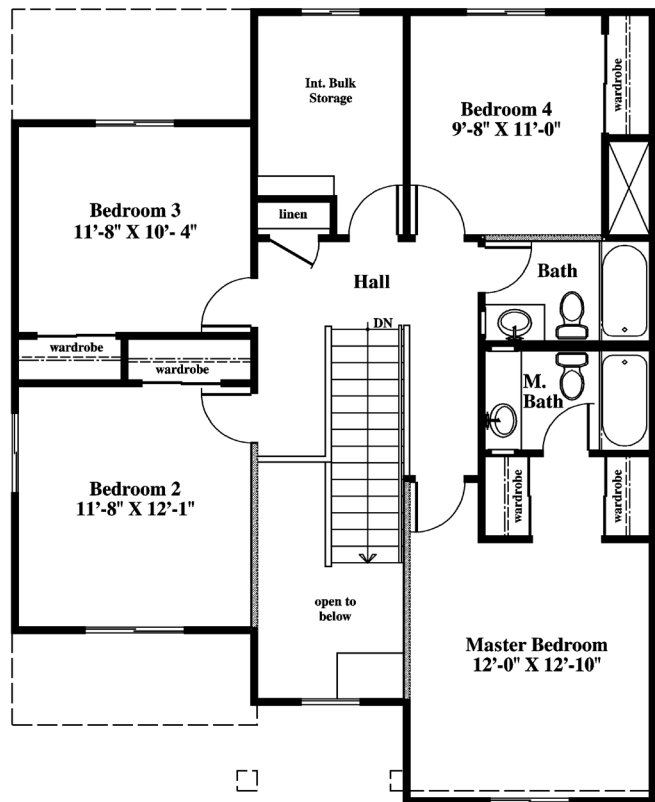

**1st Floor**

**2nd Floor**

**South Deluz — E1-E5**

Unit E

4 Bedroom / 2.5 Bath

1,801 sq ft\*

\*All Square Footage is Approximate