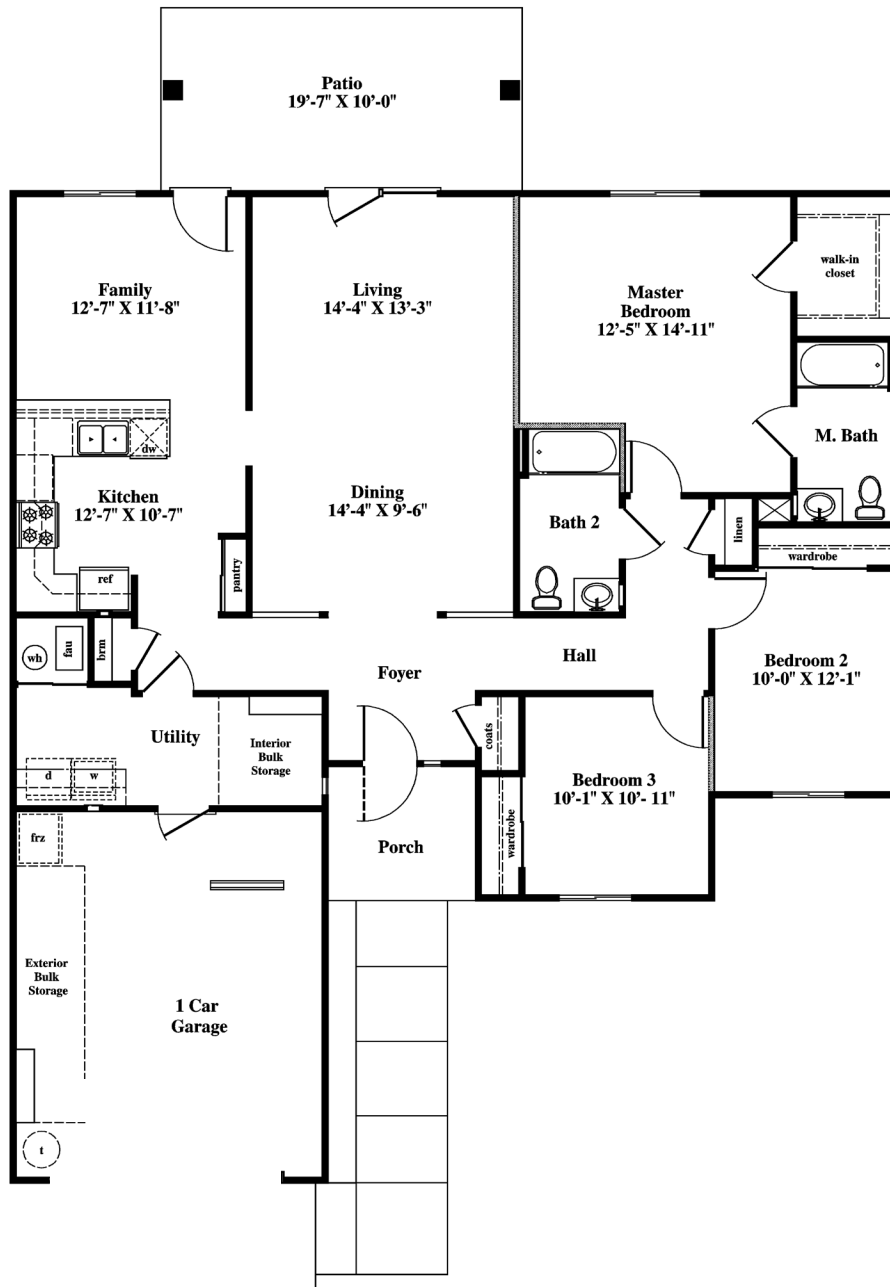

DELUZ
FAMILY HOUSING

South Deluz — E1-E5

Unit D

3 Bedroom / 2 Bath ADA Accessible

1,687 sq ft*

*All Square Footage is Approximate