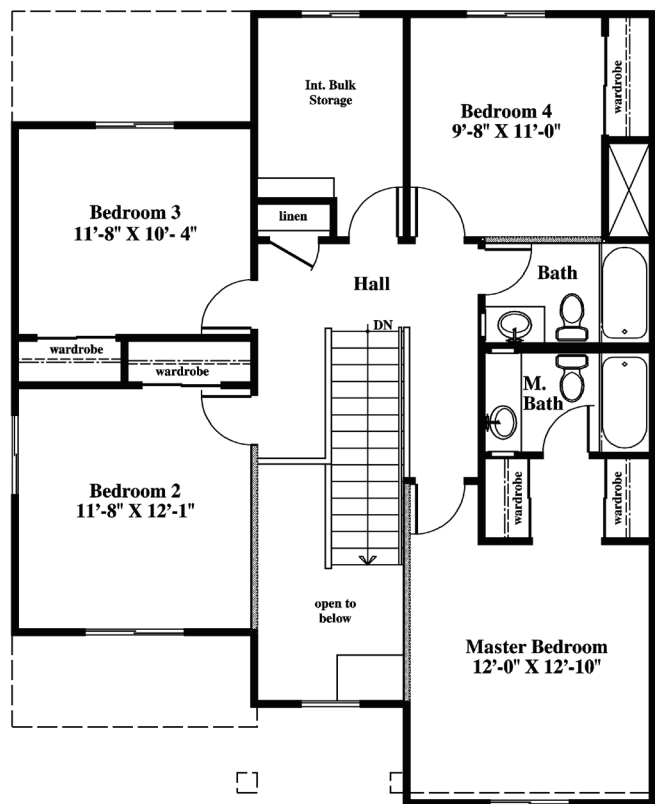

**1st Floor**

**2nd Floor**

**South DeLuz — E1-E5**

Unit E

4 Bedroom / 2.5 Bath

1,801 sq ft\*

\*All Square Footage is Approximate