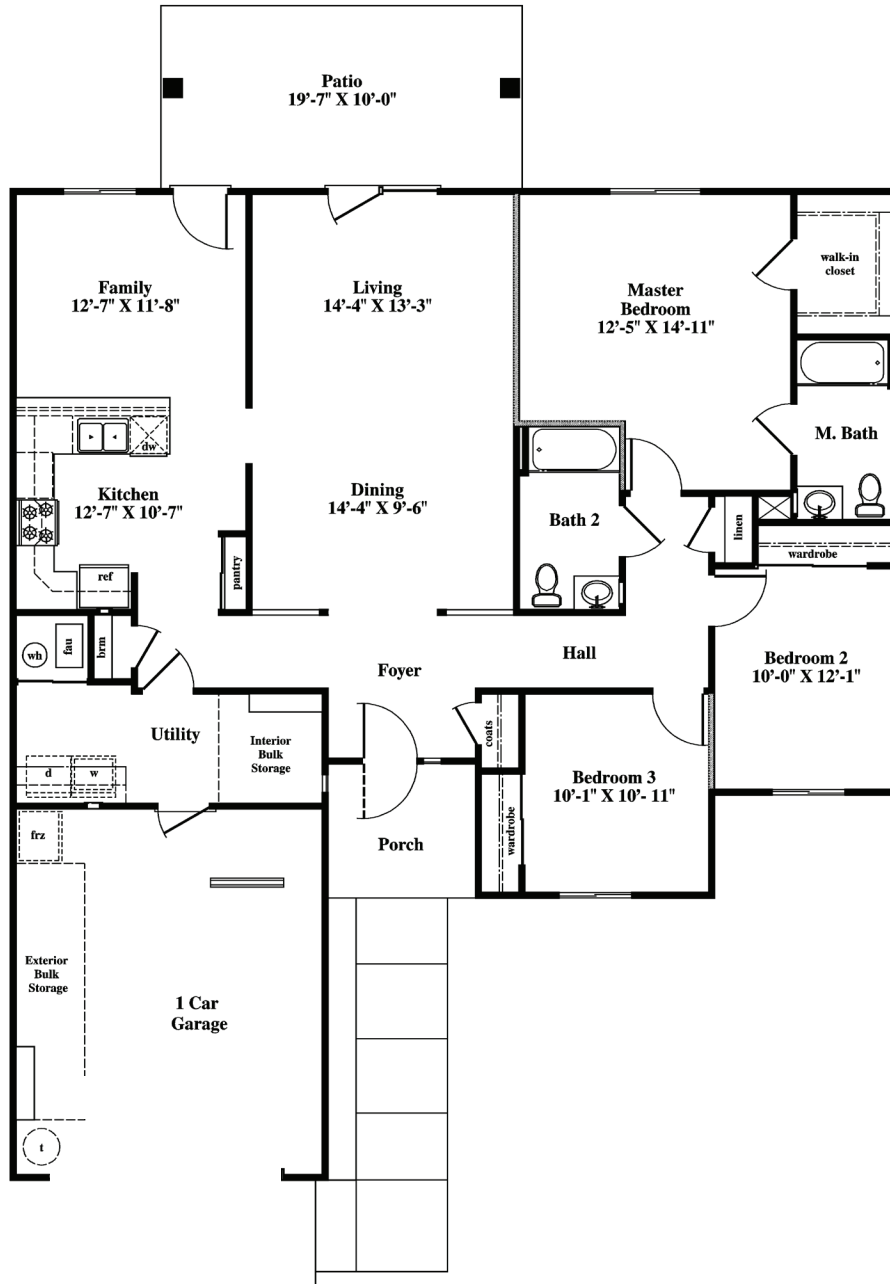

DE LUZ
FAMILY HOUSING

South DeLuz — E1-E5

Unit D

3 Bedroom / 2 Bath ADA Accessible

1,687 sq ft*

*All Square Footage is Approximate