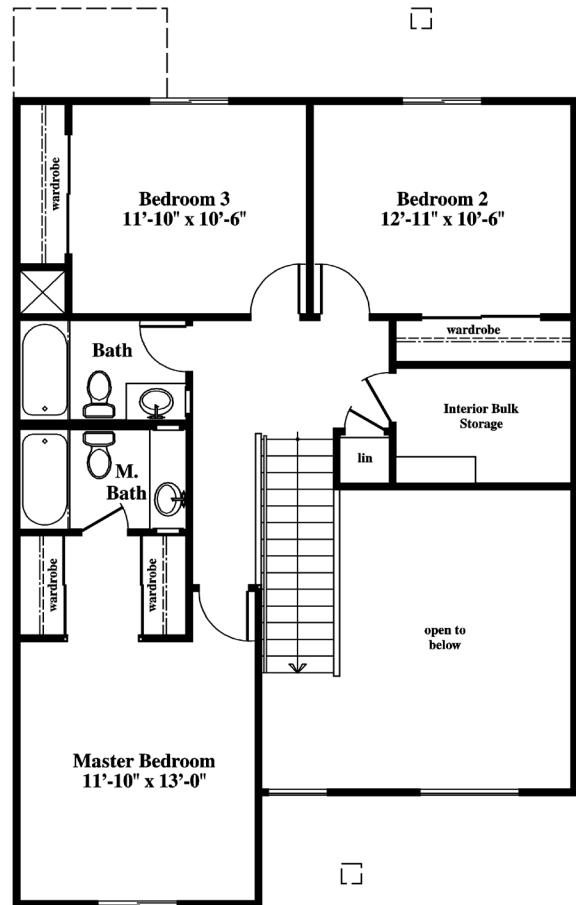

1st Floor

2nd Floor

South Deluz — E1-E5

Unit C

3 Bedroom / 2.5 Bath

1,527 sq ft*

*All Square Footage is Approximate