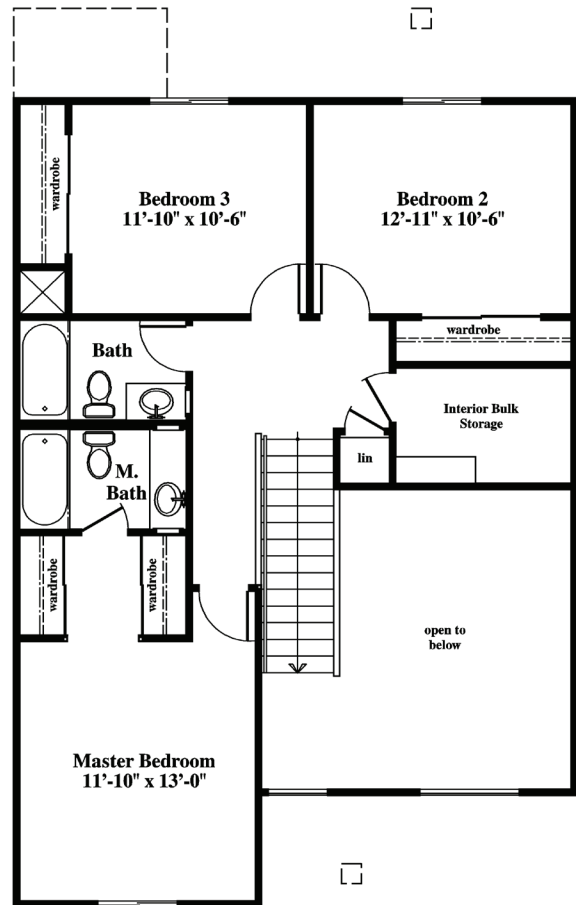

1st Floor

2nd Floor

South DeLuz — E1-E5

Unit C

3 Bedroom / 2.5 Bath

1,527 sq ft*

*All Square Footage is Approximate