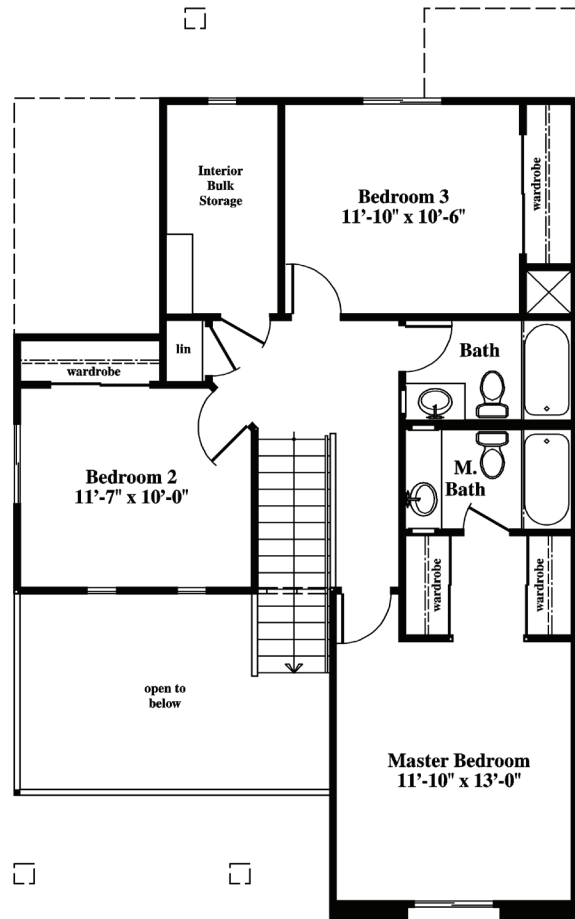

1st Floor

2nd Floor

South DeLuz — E1-E5

Unit B

3 Bedroom / 2.5 Bath

1,512 sq ft*

*All Square Footage is Approximate