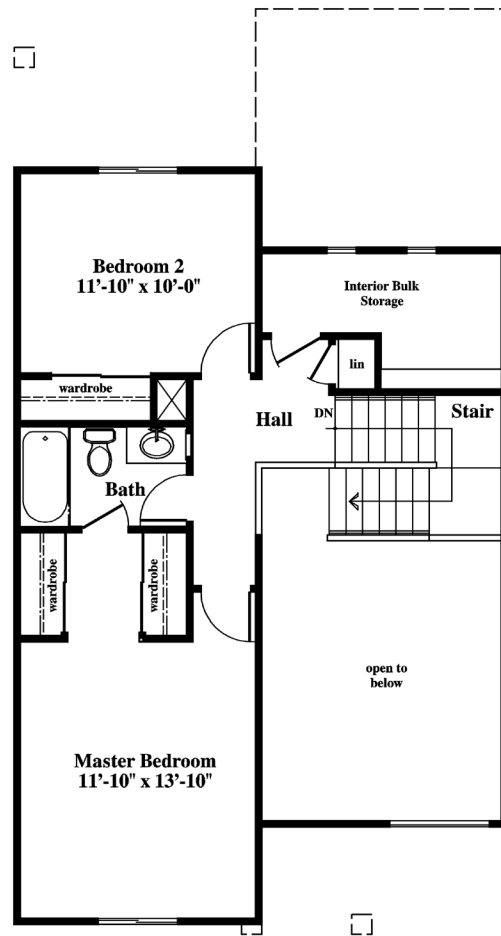

1st Floor

2nd Floor

South Deluz — E1-E5

Unit A

2 Bedroom / 1.5 Bath

1,227 sq ft*

*All Square Footage is Approximate