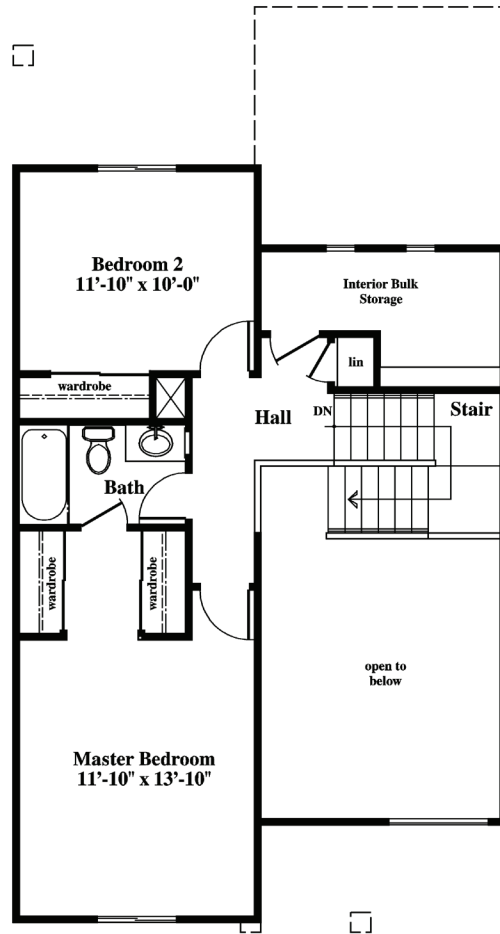

**1st Floor**

**2nd Floor**

**South DeLuz — E1-E5**

Unit A

2 Bedroom / 1.5 Bath

1,227 sq ft\*

\*All Square Footage is Approximate