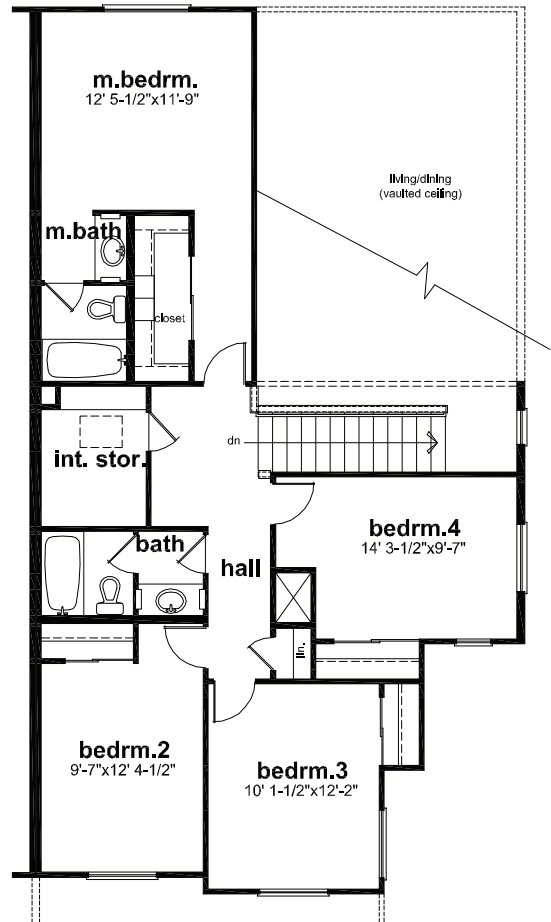

1st Floor

2nd Floor

North DeLuz — E6-E9

Unit E

4 Bedroom / 2.5 Bath

1,956 sq ft*

*All Square Footage is Approximate