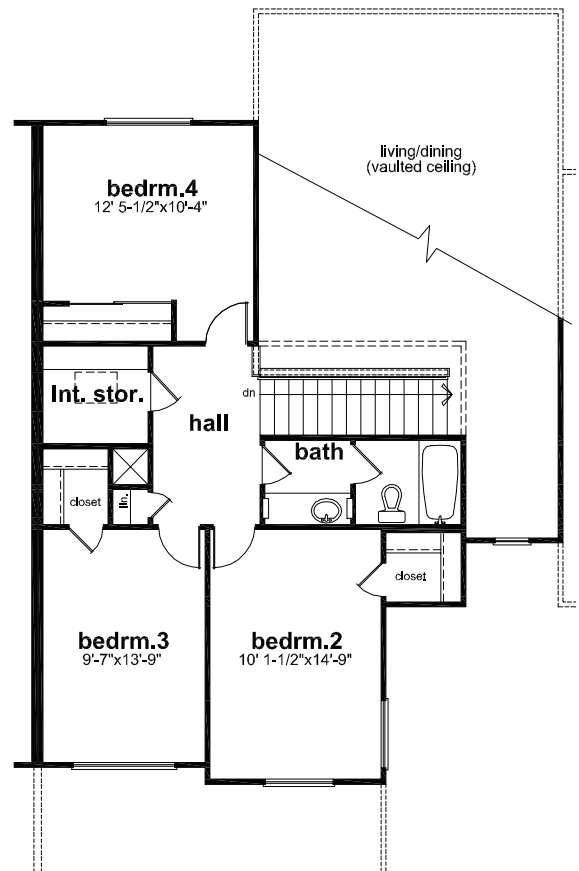

1st Floor

2nd Floor

North DeLuz — E6-E9

Unit D

4 Bedroom / 2.5 Bath

2,018 sq ft*

*All Square Footage is Approximate