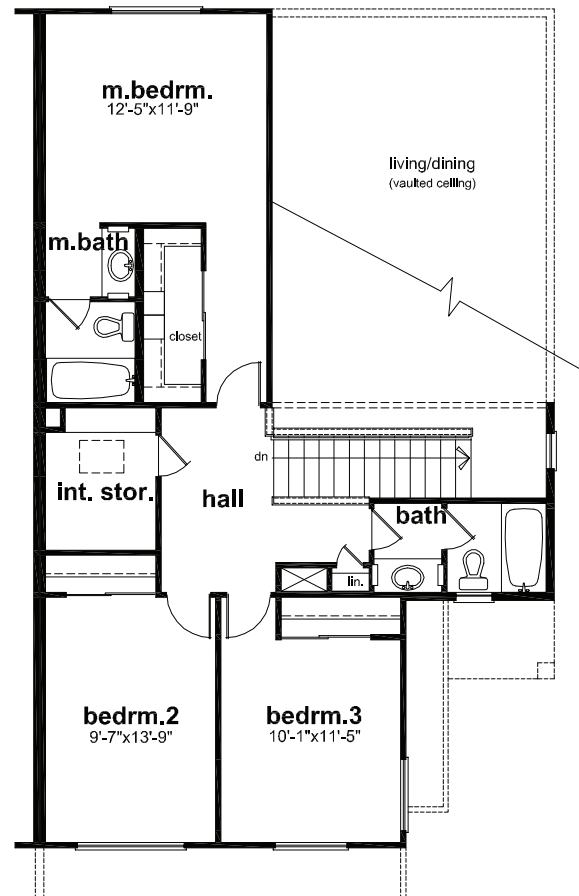

**1st Floor**

**2nd Floor**

**North DeLuz — E6-E9**

Unit B

3 Bedroom / 2.5 Bath

1,799 sq ft\*

\*All Square Footage is Approximate