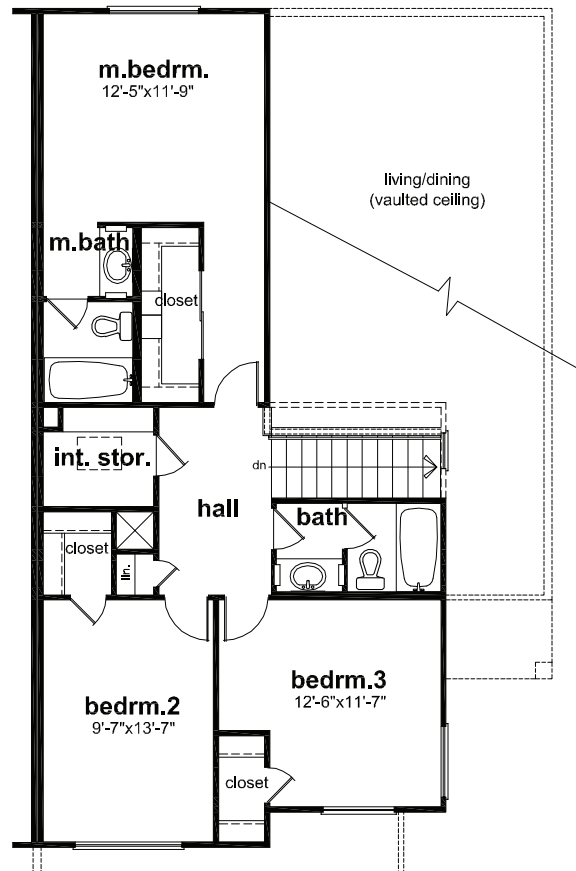

1st Floor

2nd Floor

North DeLuz — E6-E9

Unit A

3 Bedroom / 2.5 Bath

1,747 sq ft*

*All Square Footage is Approximate