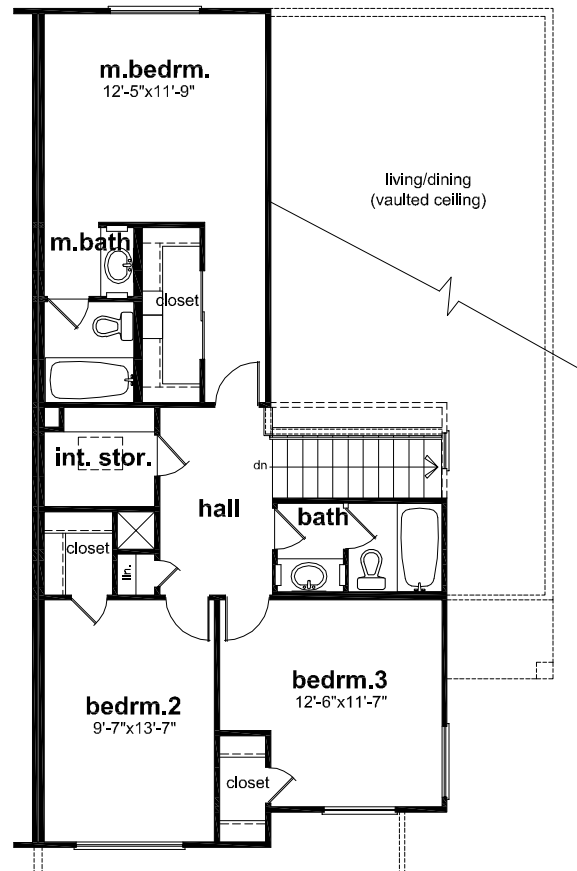

1st Floor

2nd Floor

North Deluz — E6-E9

Unit A

3 Bedroom / 2.5 Bath

1,747 sq ft*

*All Square Footage is Approximate